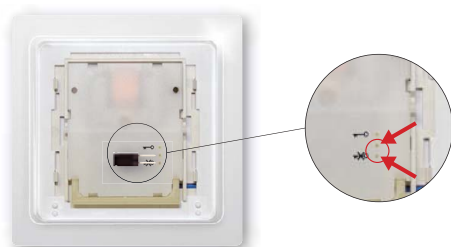

FVST **Wireless encryption plug**

The encryption for the wireless window-door contacts FTKE, the wireless position switches FPE-1 and FPE-2 as well as the wireless flat pushbuttons F1FT65 and FFT55Q can be activated and deactivated with the wireless encryption plug FVST.

FTKE and FPE
Activate encryption:

FTKE and FPE
Deactivate encryption:

Insert the encryption plug and pull the lever.

F1FT65 and FFT55Q
Activate encryption:

F1FT65 and FFT55Q
Deactivate encryption:

Insert the encryption plug and operate the rocker.