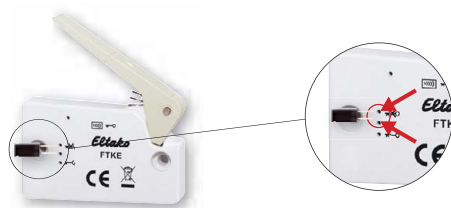

FVST **Wireless encryption plug**

The encryption for the wireless window-door contacts FTKE, the wireless position switches FPE-1 and FPE-2 as well as the wireless flat pushbuttons F1FT65 and FFT55Q can be activated and deactivated with the wireless encryption plug FVST.

FTKE and FPE
Activate encryption:

FTKE and FPE
Deactivate encryption:

Insert the encryption plug and pull the lever.

F1FT65 and FFT55Q
Activate encryption:

F1FT65 and FFT55Q
Deactivate encryption:

Insert the encryption plug and operate the rocker.