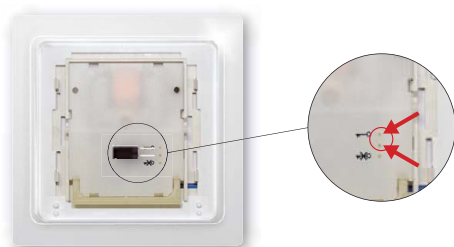

FVST **Wireless encryption plug**

The encryption for the wireless window-door contacts FTKE, the wireless position switches FPE-1 and FPE-2 as well as the wireless flat pushbuttons F1FT65 and FFT55Q can be activated and deactivated with the wireless encryption plug FVST.

FTKE and FPE
Activate encryption:

FTKE and FPE
Deactivate encryption:

Insert the encryption plug and pull the lever.

F1FT65 and FFT55Q
Activate encryption:

F1FT65 and FFT55Q
Deactivate encryption:

Insert the encryption plug and operate the rocker.