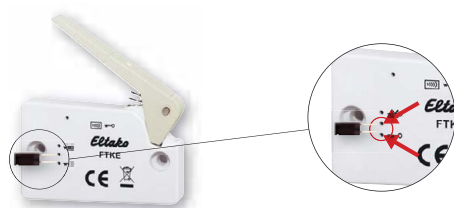

FVST **Wireless encryption plug**

The encryption for the wireless window-door contacts FTKE, the wireless position switches FPE-1 and FPE-2 as well as the wireless flat pushbuttons F1FT65 and FFT55Q can be activated and deactivated with the wireless encryption plug FVST.

FTKE and FPE
Activate encryption:

FTKE and FPE
Deactivate encryption:

Insert the encryption plug and pull the lever.

F1FT65 and FFT55Q
Activate encryption:

F1FT65 and FFT55Q
Deactivate encryption:

Insert the encryption plug and operate the rocker.